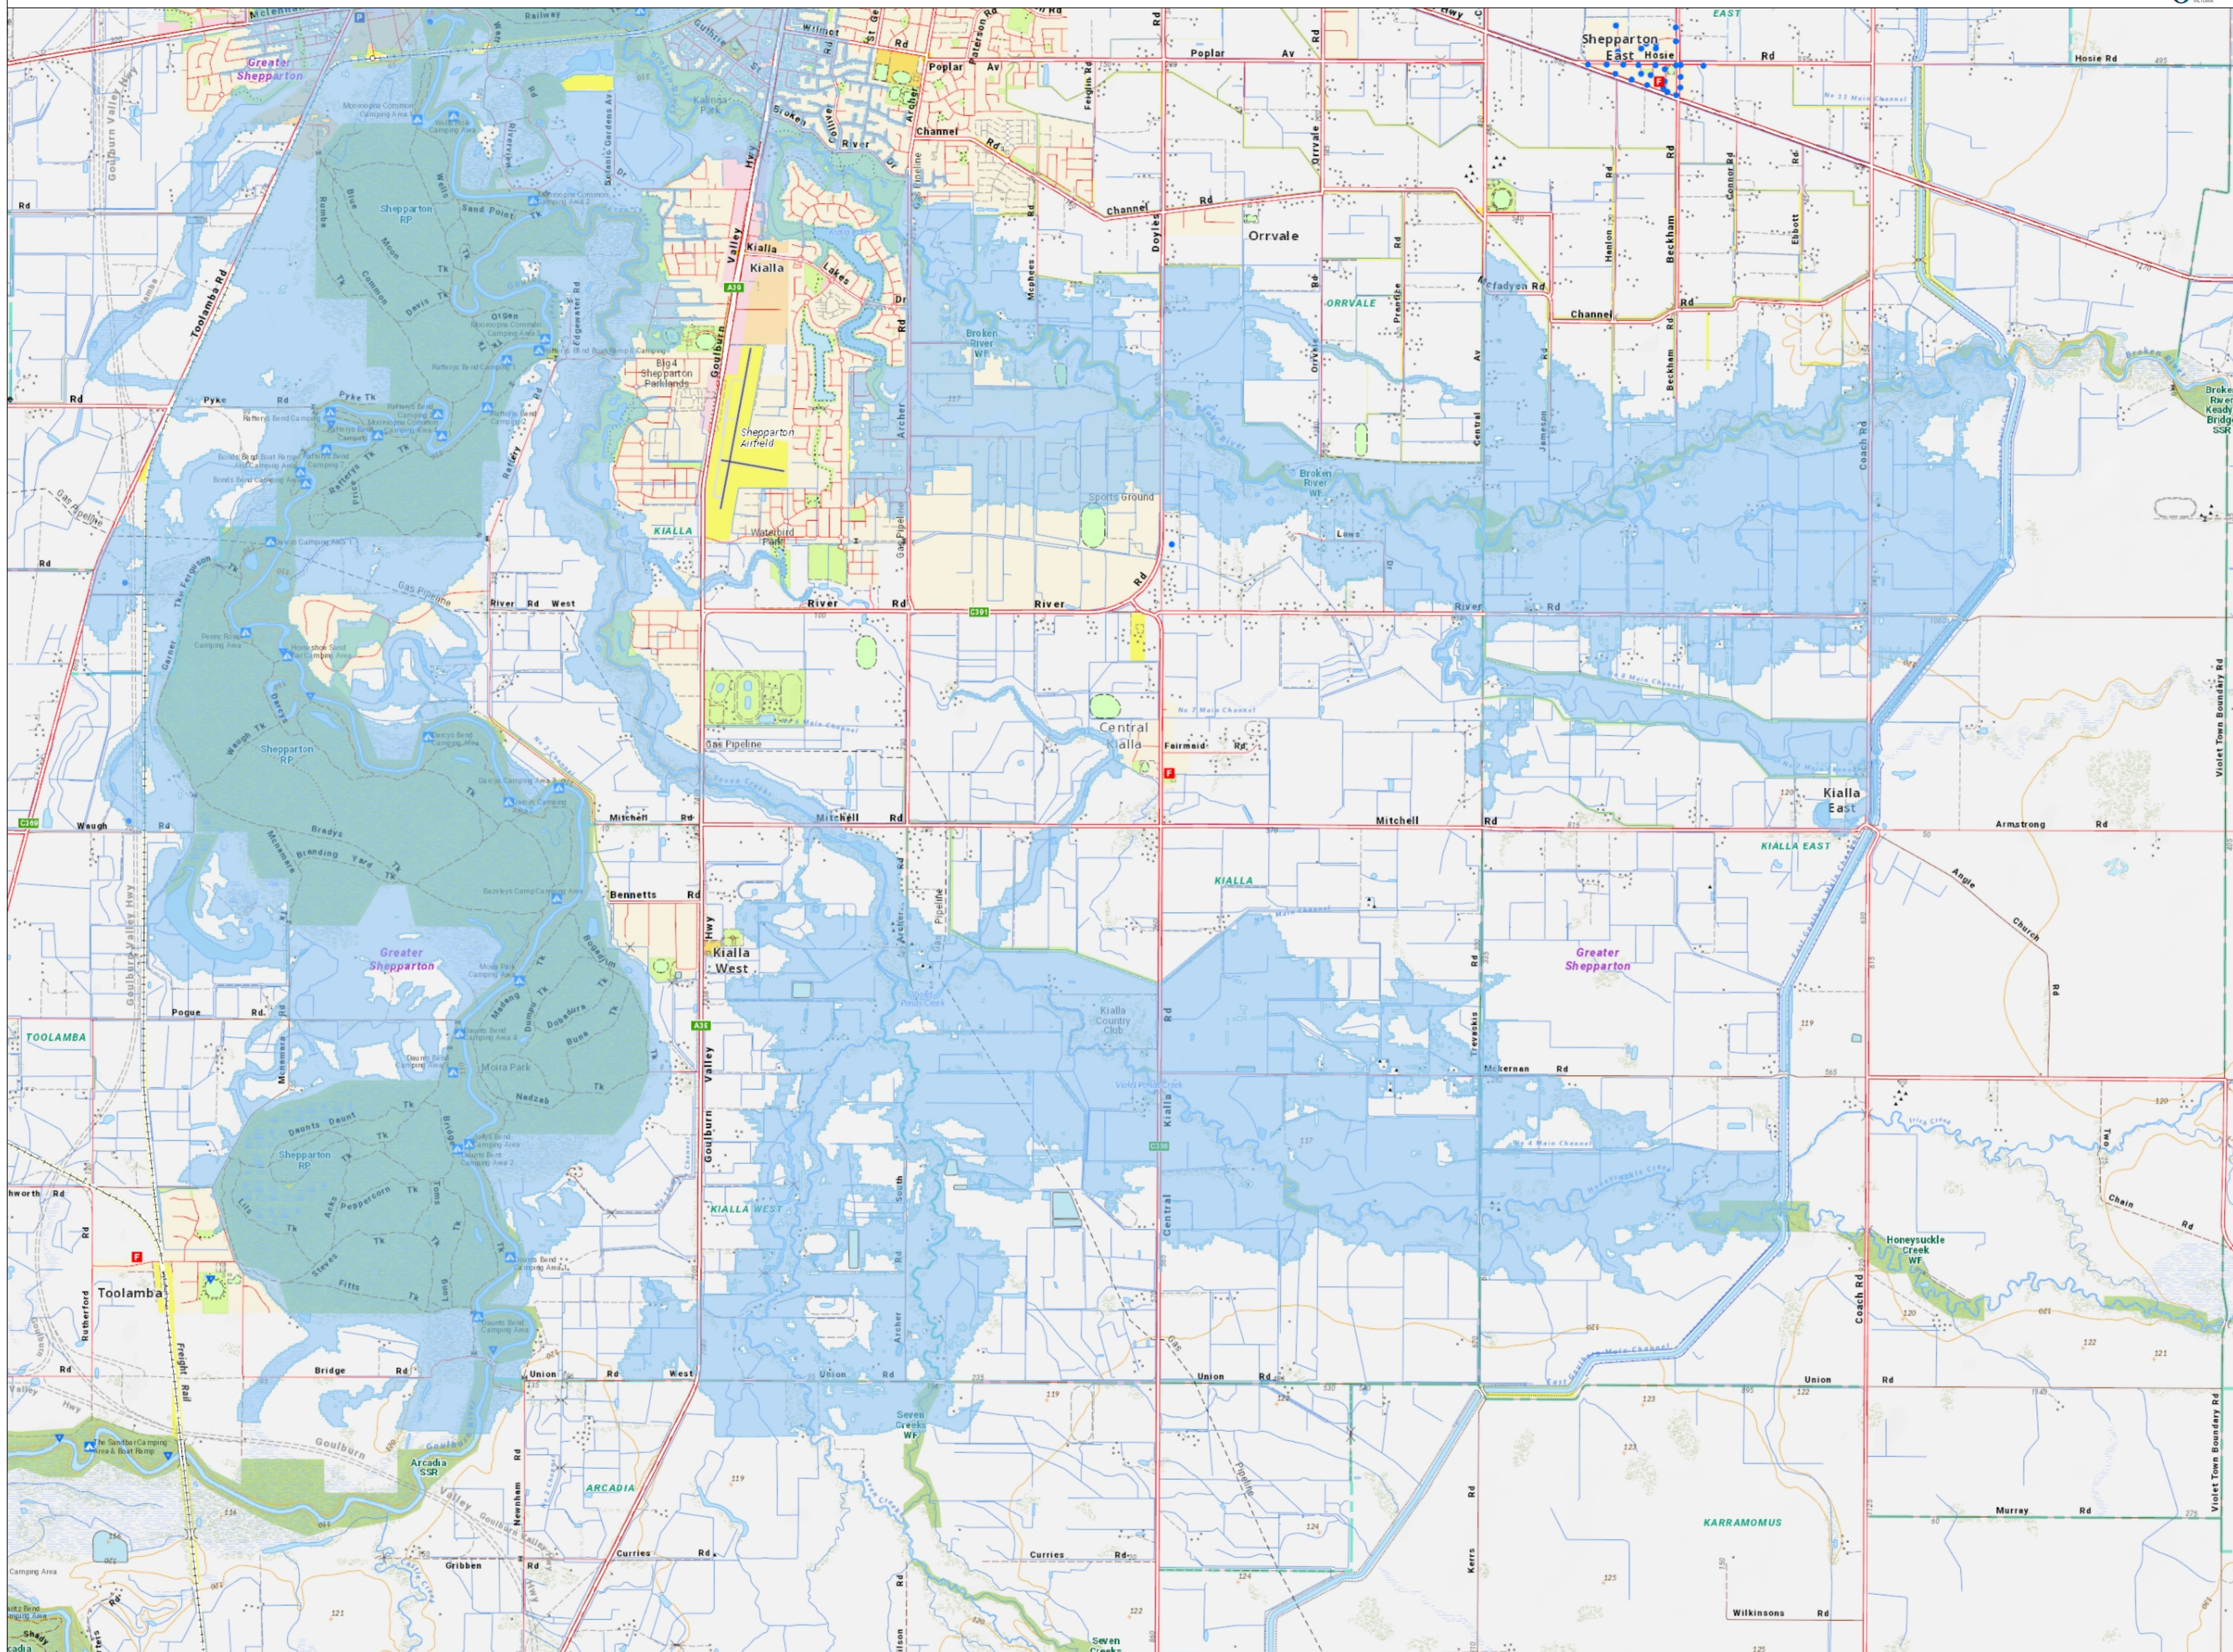

Legend
Predicted Flood Extent